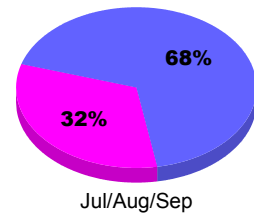

Membership Results
2010-2011

Membership
2009-2010

Month	Net Memb Goal	Actual New Memb	Actual Dropped Memb	Gain/Loss of Memb	Gain/Loss of Memb
Jul/Aug/Sep	10	42	-35	7	8
Totals	10	42	-35	7	8

Membership Results 2010-2011

Goal, New, Dropped, Gain/Loss

Comparison of Membership Gain/Loss

Current Year Compared to the Previous Year

Gender Comparison 2010-2011

■ Male ■ Female